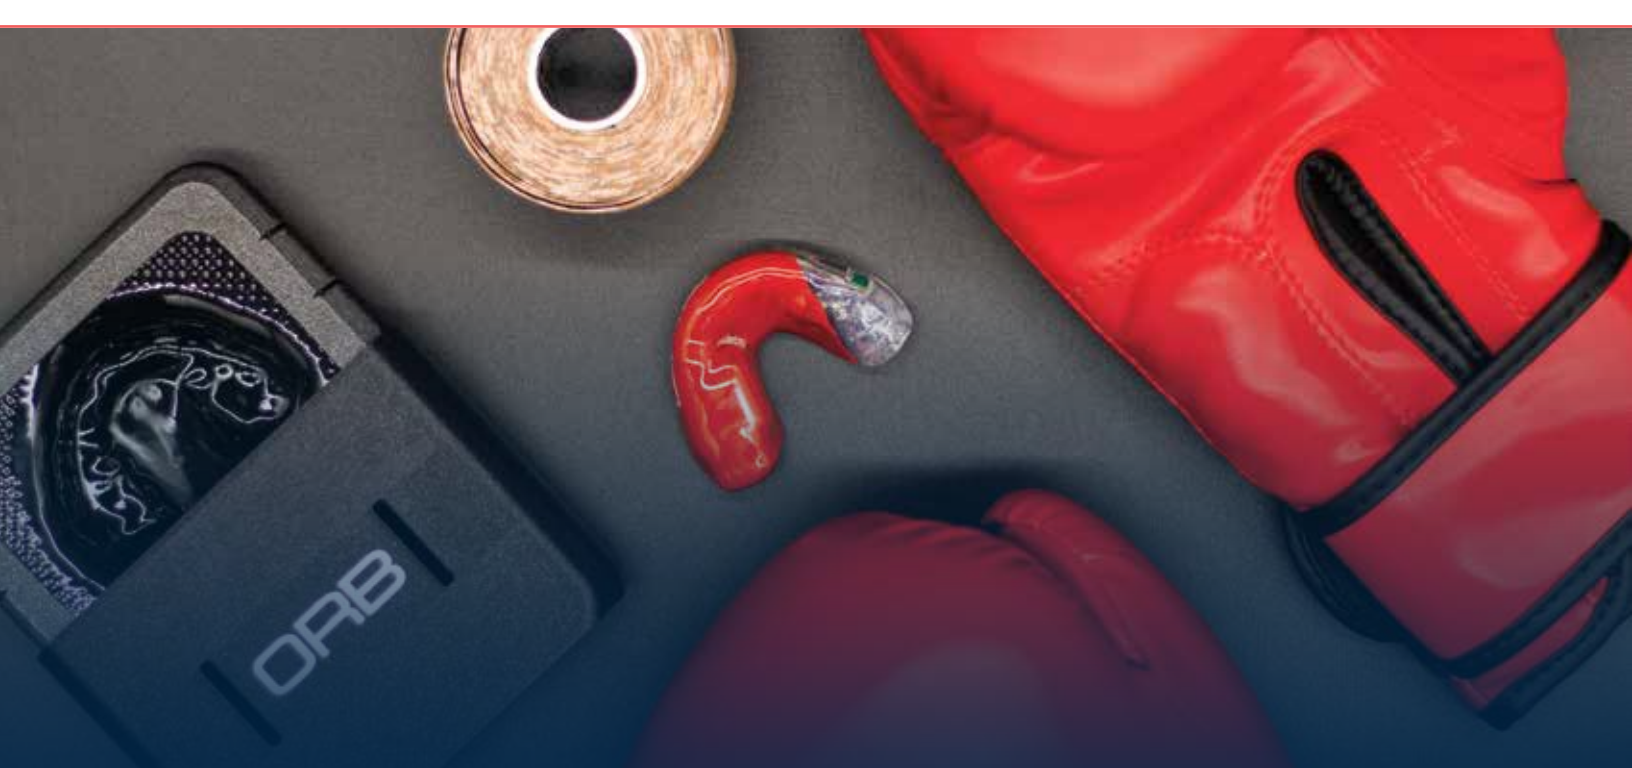

MOUTHGUARDS JUST GOT SMARTER

The first mouthguard that tracks physiology & biomechanics

BUILT FOR CONTACT & COMBAT SPORTS

PLAY. TRACK. IMPROVE.

Track your heart vitals, movement and impacts to better understand your performance and wellness.

PROTECT YOUR TEETH

Custom-fit to each user for maximum comfort and protection.

NO EXTRA WEARABLES

Focus on what matters. Leave your phone behind and sync later for a detailed breakdown of your session.

TRENDS